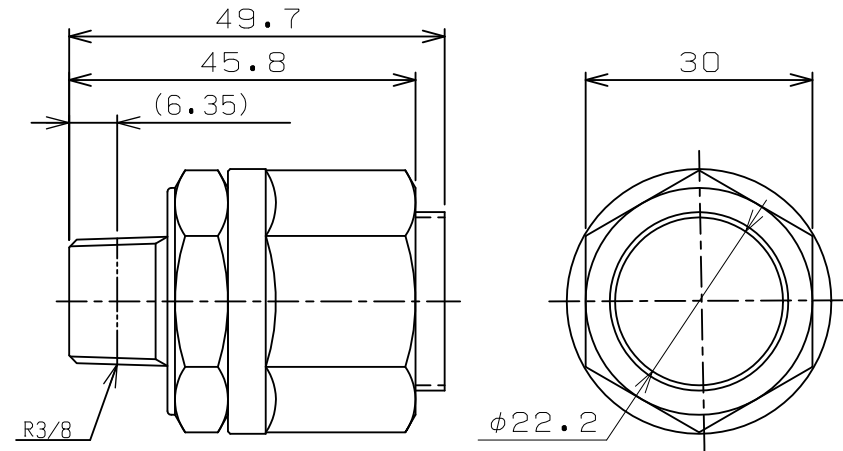

TITLE	KADOMILESS KANTOUCH
MODEL	JH15-1/4-B-N-Ro

TITLE	KADOMILESS KANTOUCH
MODEL	JH15-3/8-B-N-Ro

TITLE	KADOMILESS KANTOUCH
MODEL	JH15-1/2-B-N-Ro

TITLE	KADOMILESS KANTOUCH
MODEL	JH15-3/4-B-N-Ro

MODEL	JH15-B-N-Ro	RGL JOINT CO., LTD	
DATE	08, 02, 28	A4	1/1