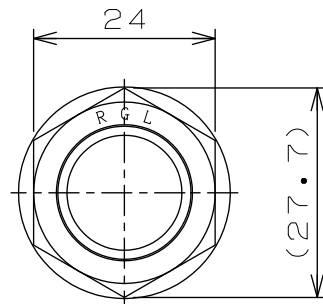

TITLE	KANTOUCH-J
MODEL	JH9-1/4-BorS

TITLE	KANTOUCH-J
MODEL	JH9-3/8-BorS

JH9-BorS	RGL JOINT CO., LTD		
----------	--------------------	--	--

DATE	03, 5, 14	A4	1/1
------	-----------	----	-----