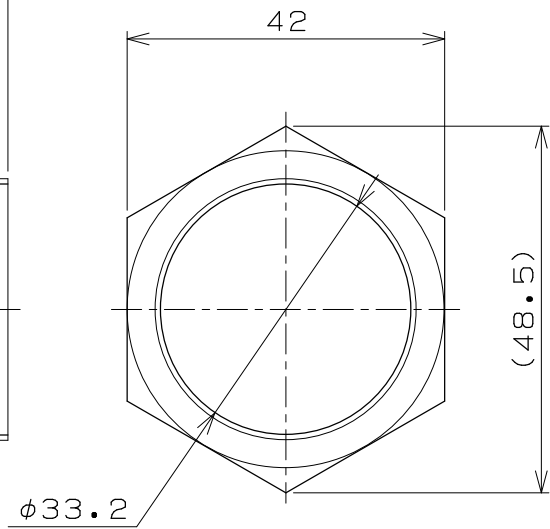

TITLE	KADOMIRESS KANTOUCH
MODEL	TH25-3/4-B-N-Ro

TITLE	KADOMIRESS KANTOUCH
MODEL	TH25-1-B-N-Ro

TH25-B-N-Ro

RGL JOINT CO., LTD

DATE 08, 03, 03

A4

1 / 1

RGL JOINT