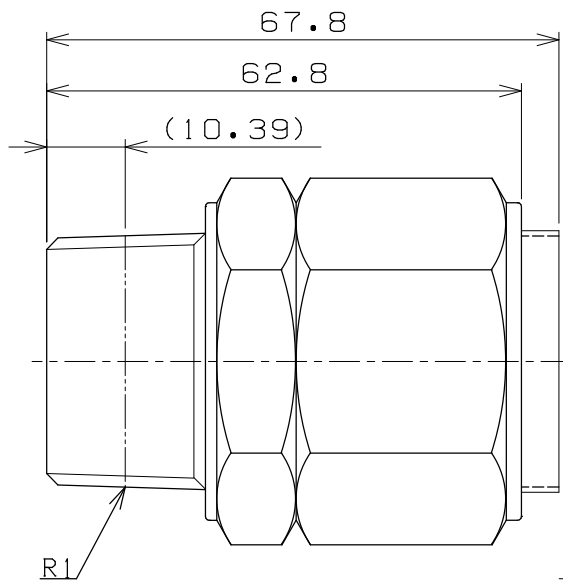

TITLE	KADOMIRESS KANTOUCH
MODEL	TH25-3/4-B-N-Ro

TITLE	KADOMIRESS KANTOUCH
MODEL	TH25-1-B-N-Ro

TH25-B-N-Ro

RGL JOINT CO., LTD

DATE 08, 03, 03

A4

1 / 1

RGL JOINT