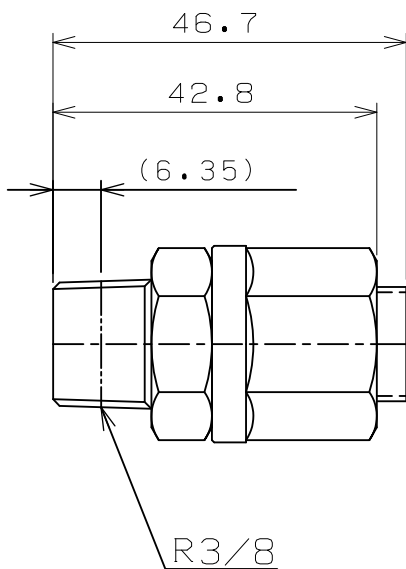

|       |               |
|-------|---------------|
| TITLE | KANTOUCH-THJ  |
| MODEL | THJ8-1/4-BorS |

|       |               |
|-------|---------------|
| TITLE | KANTOUCH-THJ  |
| MODEL | THJ8-3/8-BorS |

|           |           |                    |     |
|-----------|-----------|--------------------|-----|
| THJ8-BorS |           | RGL JOINT CO., LTD |     |
| DATE      | 12, 1, 23 | A4                 | 1/1 |